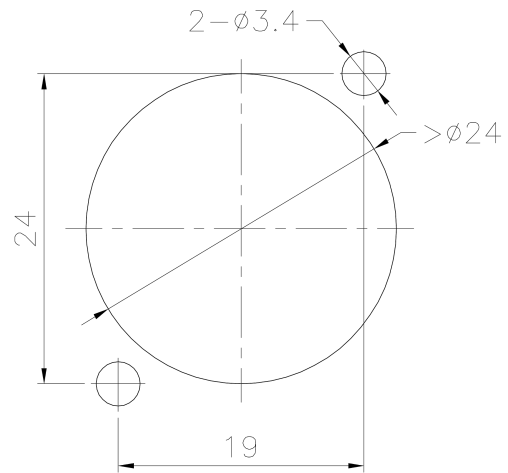

Io Audio Technologies

Panel Cutouts

E/B Series

J/JL/JLX Series

Panel Cutout Crosses

Io Audio Technologies	Neutrik Series Cutout	Switchcraft Series Cutout	Amphenol Series Cutout
E/B Series	A/AA/B Series	N/A	AC Series
J/JL/JLX Series	D/DL/DLX Series	E/EH/PD Series	AX/AC "Z" Series