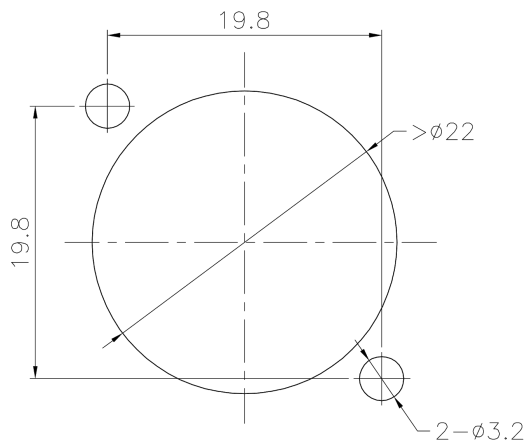

Io Audio Technologies

Panel Cutouts

E/B Series

J/JL/JLX Series

Panel Cutout Crosses

Io Audio Technologies	Neutrik Series Cutout	Switchcraft Series Cutout	Amphenol Series Cutout
E/B Series	A/AA/B Series	N/A	AC Series
J/JL/JLX Series	D/DL/DLX Series	E/EH/PD Series	AX/AC "Z" Series